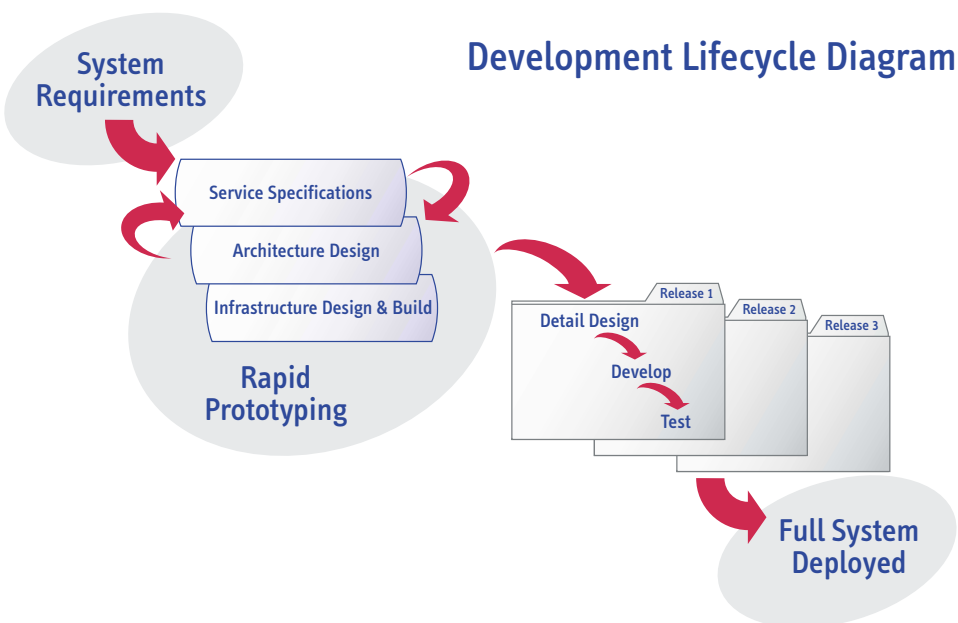

Our services With extensive experience of application technologies such as Wireless Application Protocol (WAP), security and mobile booking, as well as next generation bearer technologies, such as General Packet Radio Services (GPRS), we know how to create the solution you need. We offer:

- System and service specification
- System integration, test and deployment
- Wireless infrastructure design
- Support and application maintenance
- Application design and development

Wireless infrastructure – a speciality For ASPs, ISPs and network operators we offer a specialised service in the design and deployment of the infrastructure necessary to provide wireless services for business customers. Our designers will specify the hosting needs and architect the system based on OverNet Data's 'WASP Management System' software, to provide functions such as:

- Advanced access control and user authentication
- Easy to use web-based system administration
- Data usage logging 'per click'
- Remote control and monitoring
- Billing interface
- Wireless protocol detection

OND Wireless Integration Services

As a professional services provider, OverNet Data undertakes all its assignments using a proven lifecycle methodology. The company's approach is based on the Dynamic Systems Development Method and relies heavily on early visualisation of the wireless service. For this visualisation, prototypes are created rapidly and evaluated live, over-the-air using our development hosting facilities. We then use an incremental delivery methodology which enables us to use a timeboxed approach for each service release – this ensures your priorities are met and the service provides commercial returns in the minimum time.